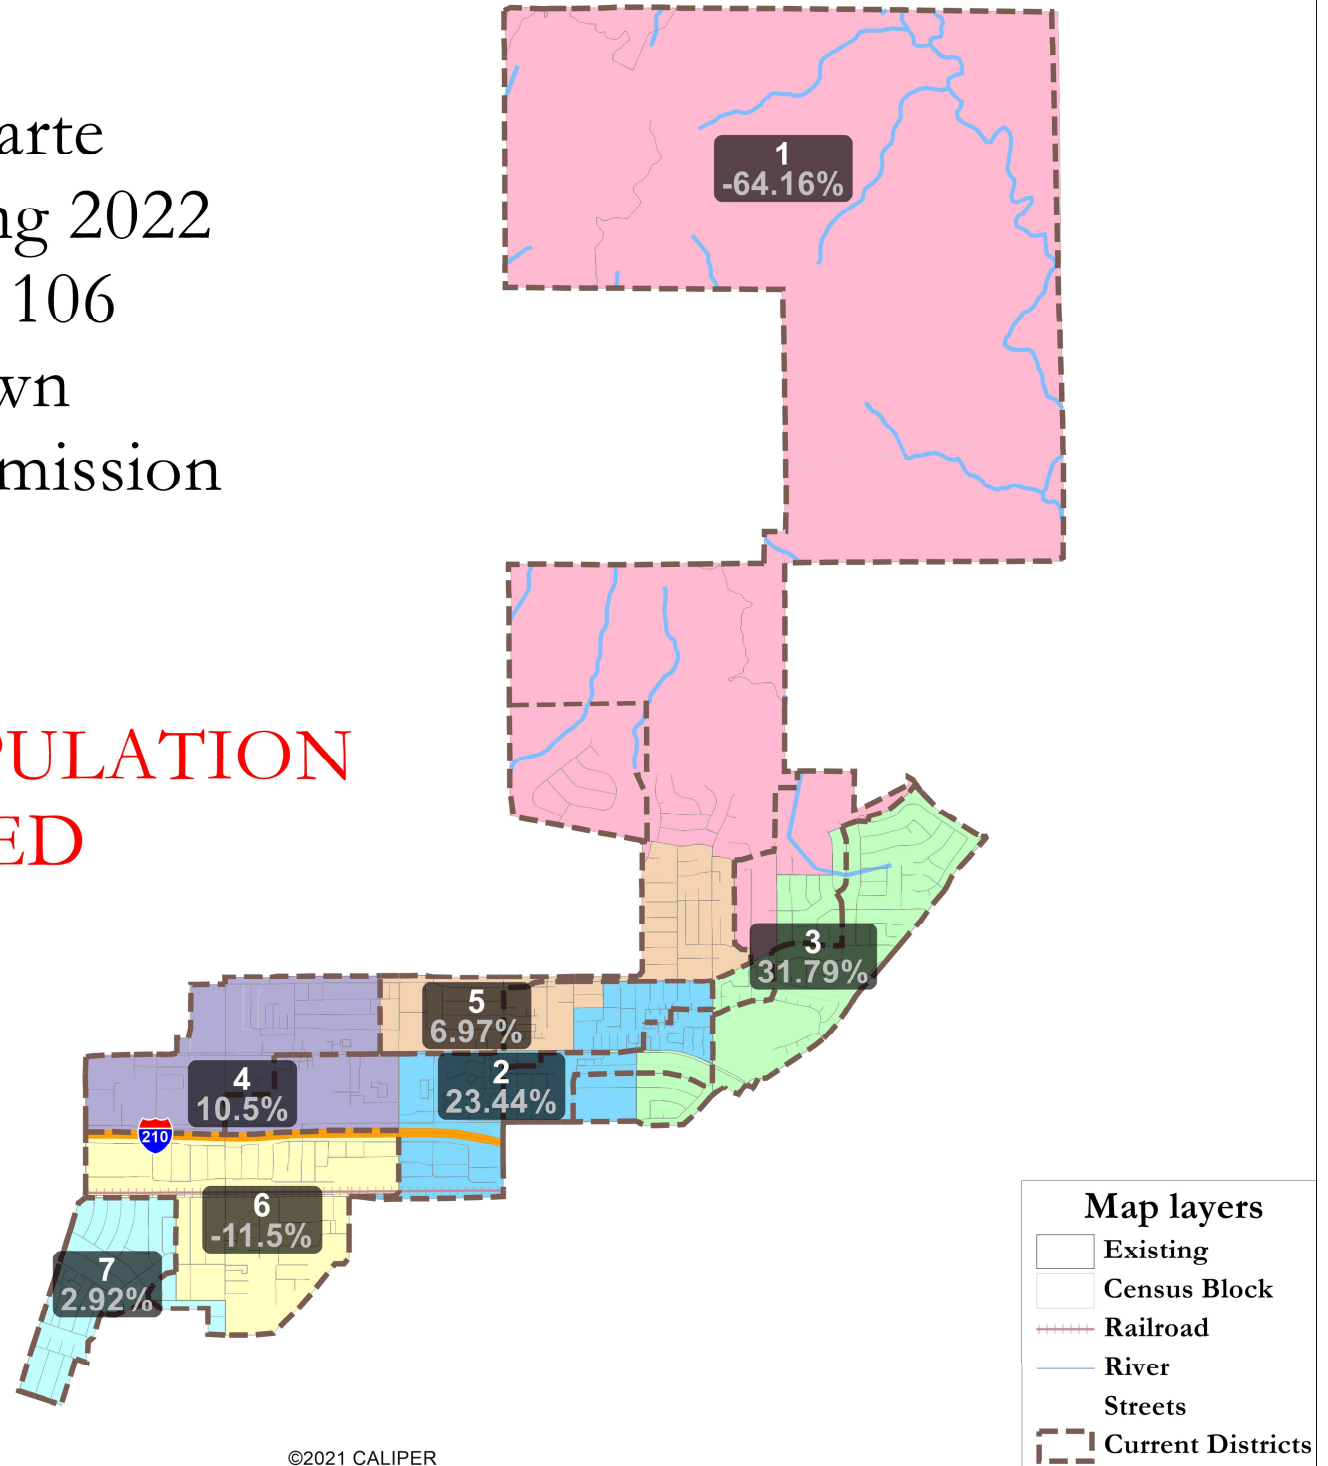

City of Duarte  
Redistricting 2022  
Draft Map 106  
Hand-Drawn  
Public Submission

**NOT POPULATION  
BALANCED**

National Demographics Corporation  
February 1, 2022