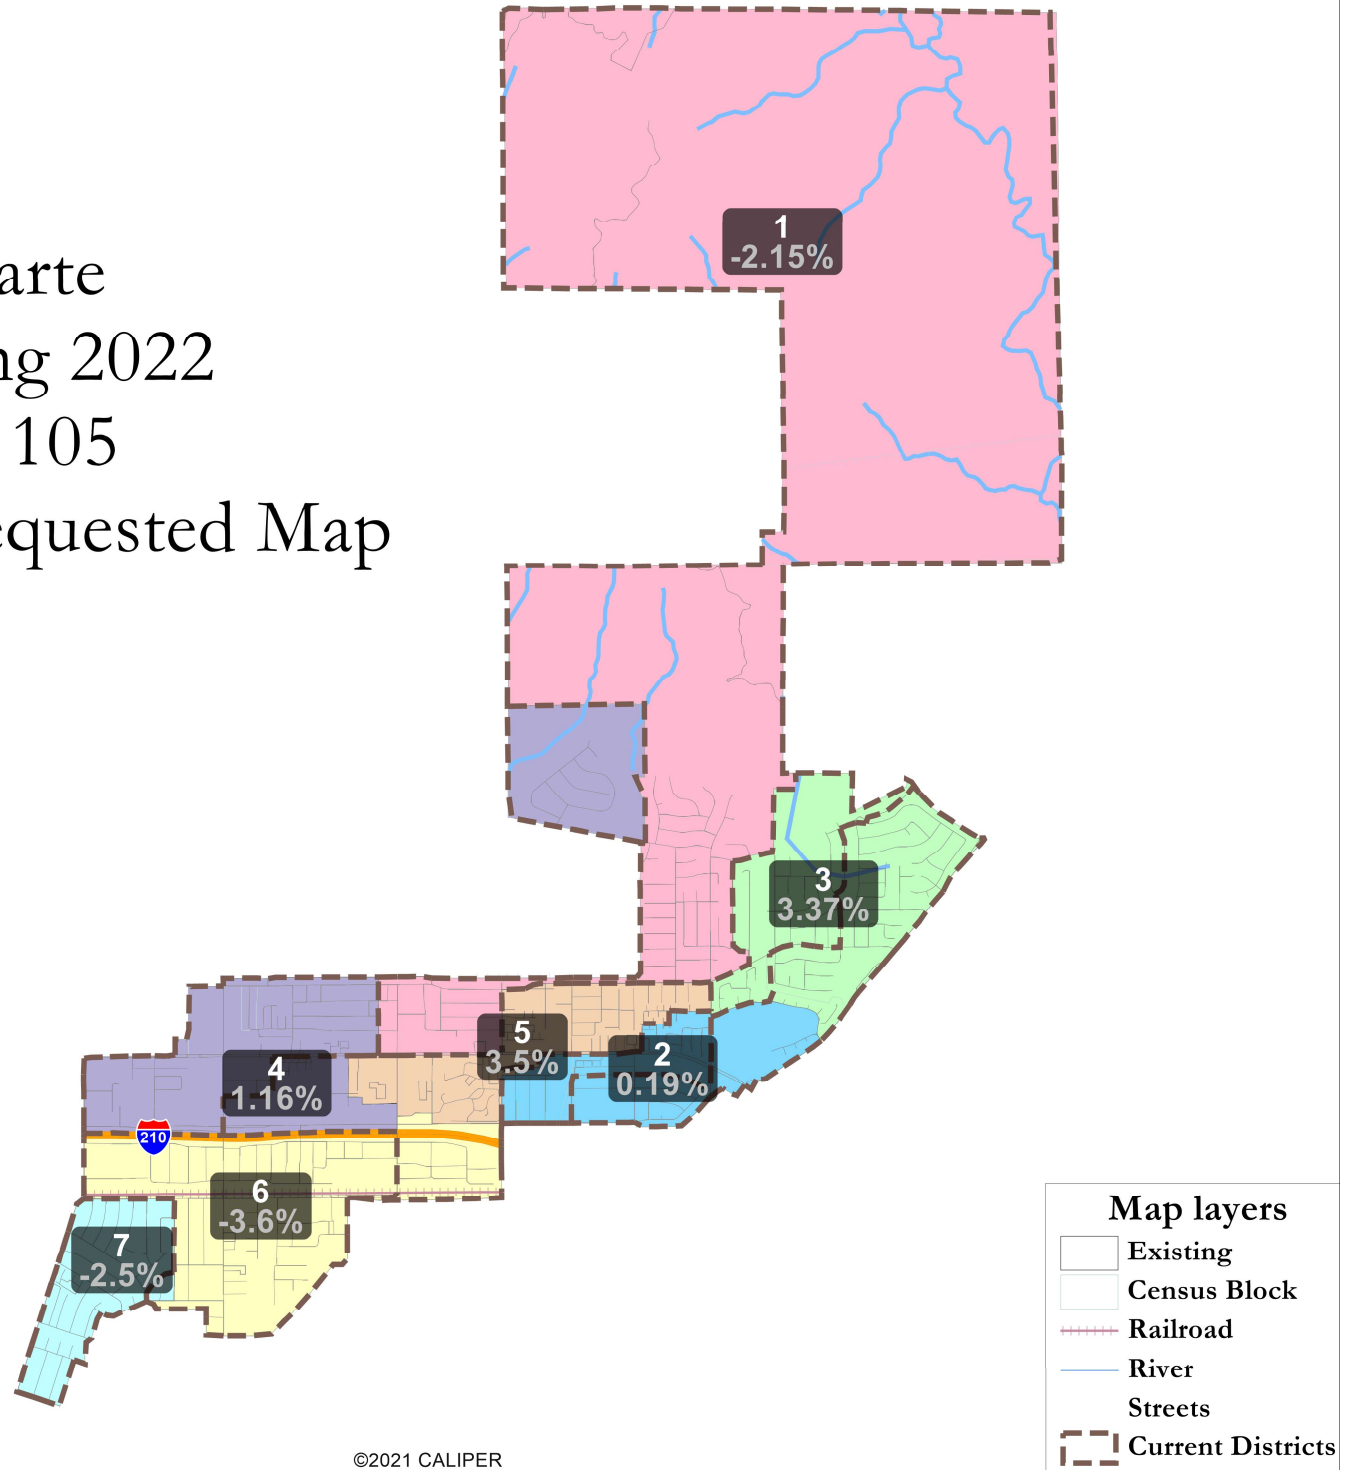

City of Duarte Redistricting 2022 Draft Map 105 Council Requested Map

National Demographics Corporation
February 1, 2022