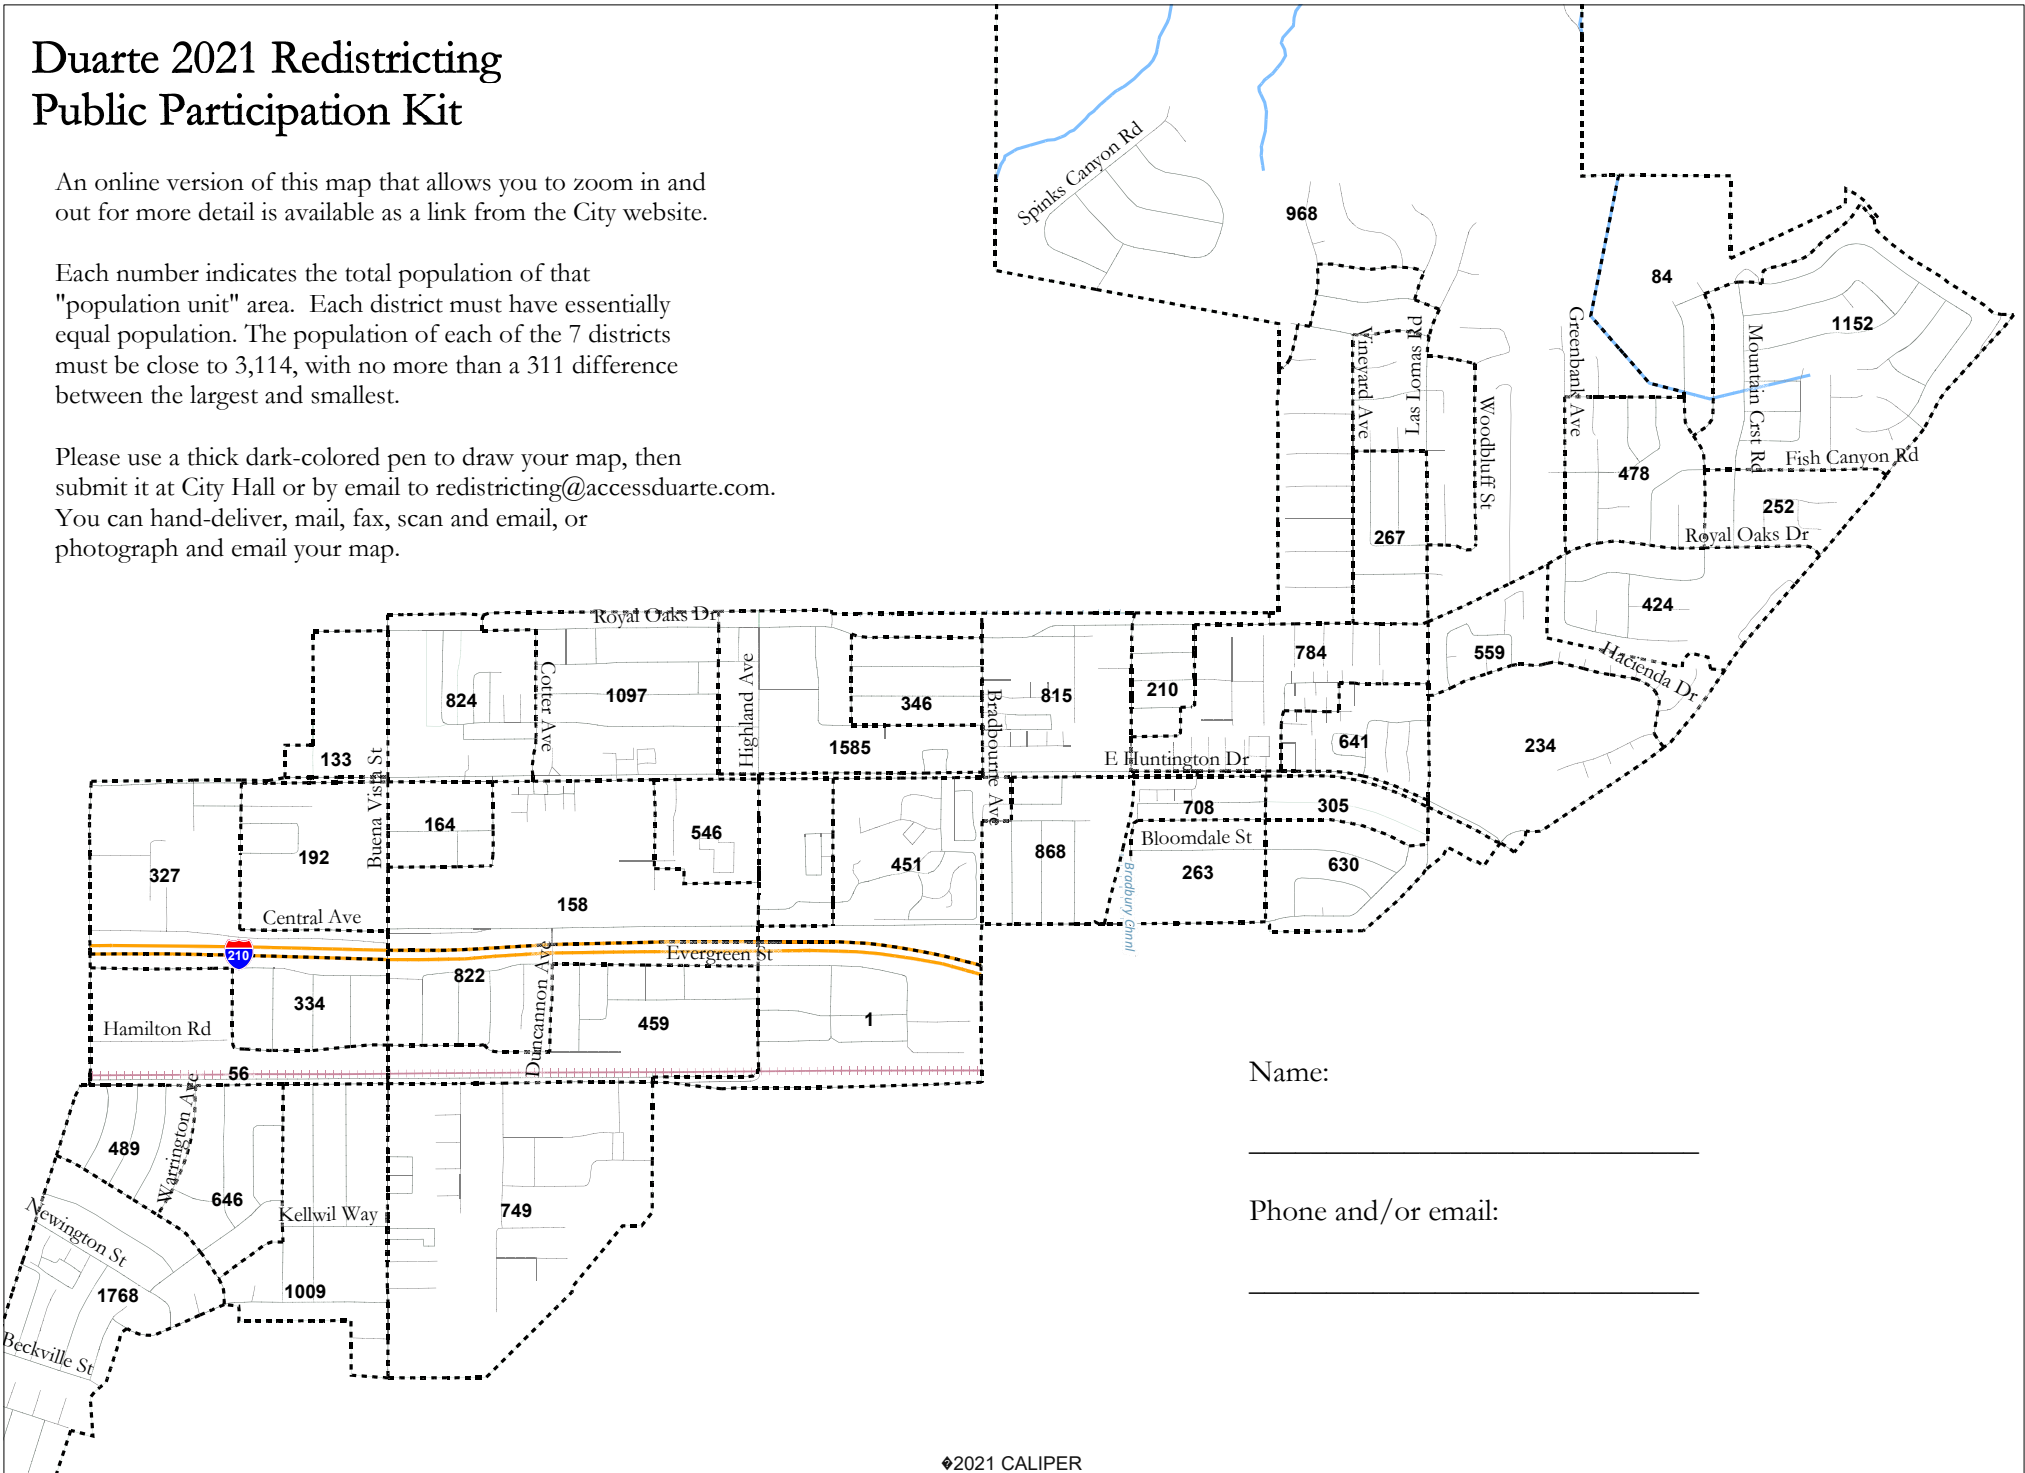

# Duarte 2021 Redistricting Public Participation Kit

An online version of this map that allows you to zoom in and out for more detail is available as a link from the City website.

Each number indicates the total population of that "population unit" area. Each district must have essentially equal population. The population of each of the 7 districts must be close to 3,114, with no more than a 311 difference between the largest and smallest.

Please use a thick dark-colored pen to draw your map, then submit it at City Hall or by email to [redistricting@accessduarte.com](mailto:redistricting@accessduarte.com). You can hand-deliver, mail, fax, scan and email, or photograph and email your map.