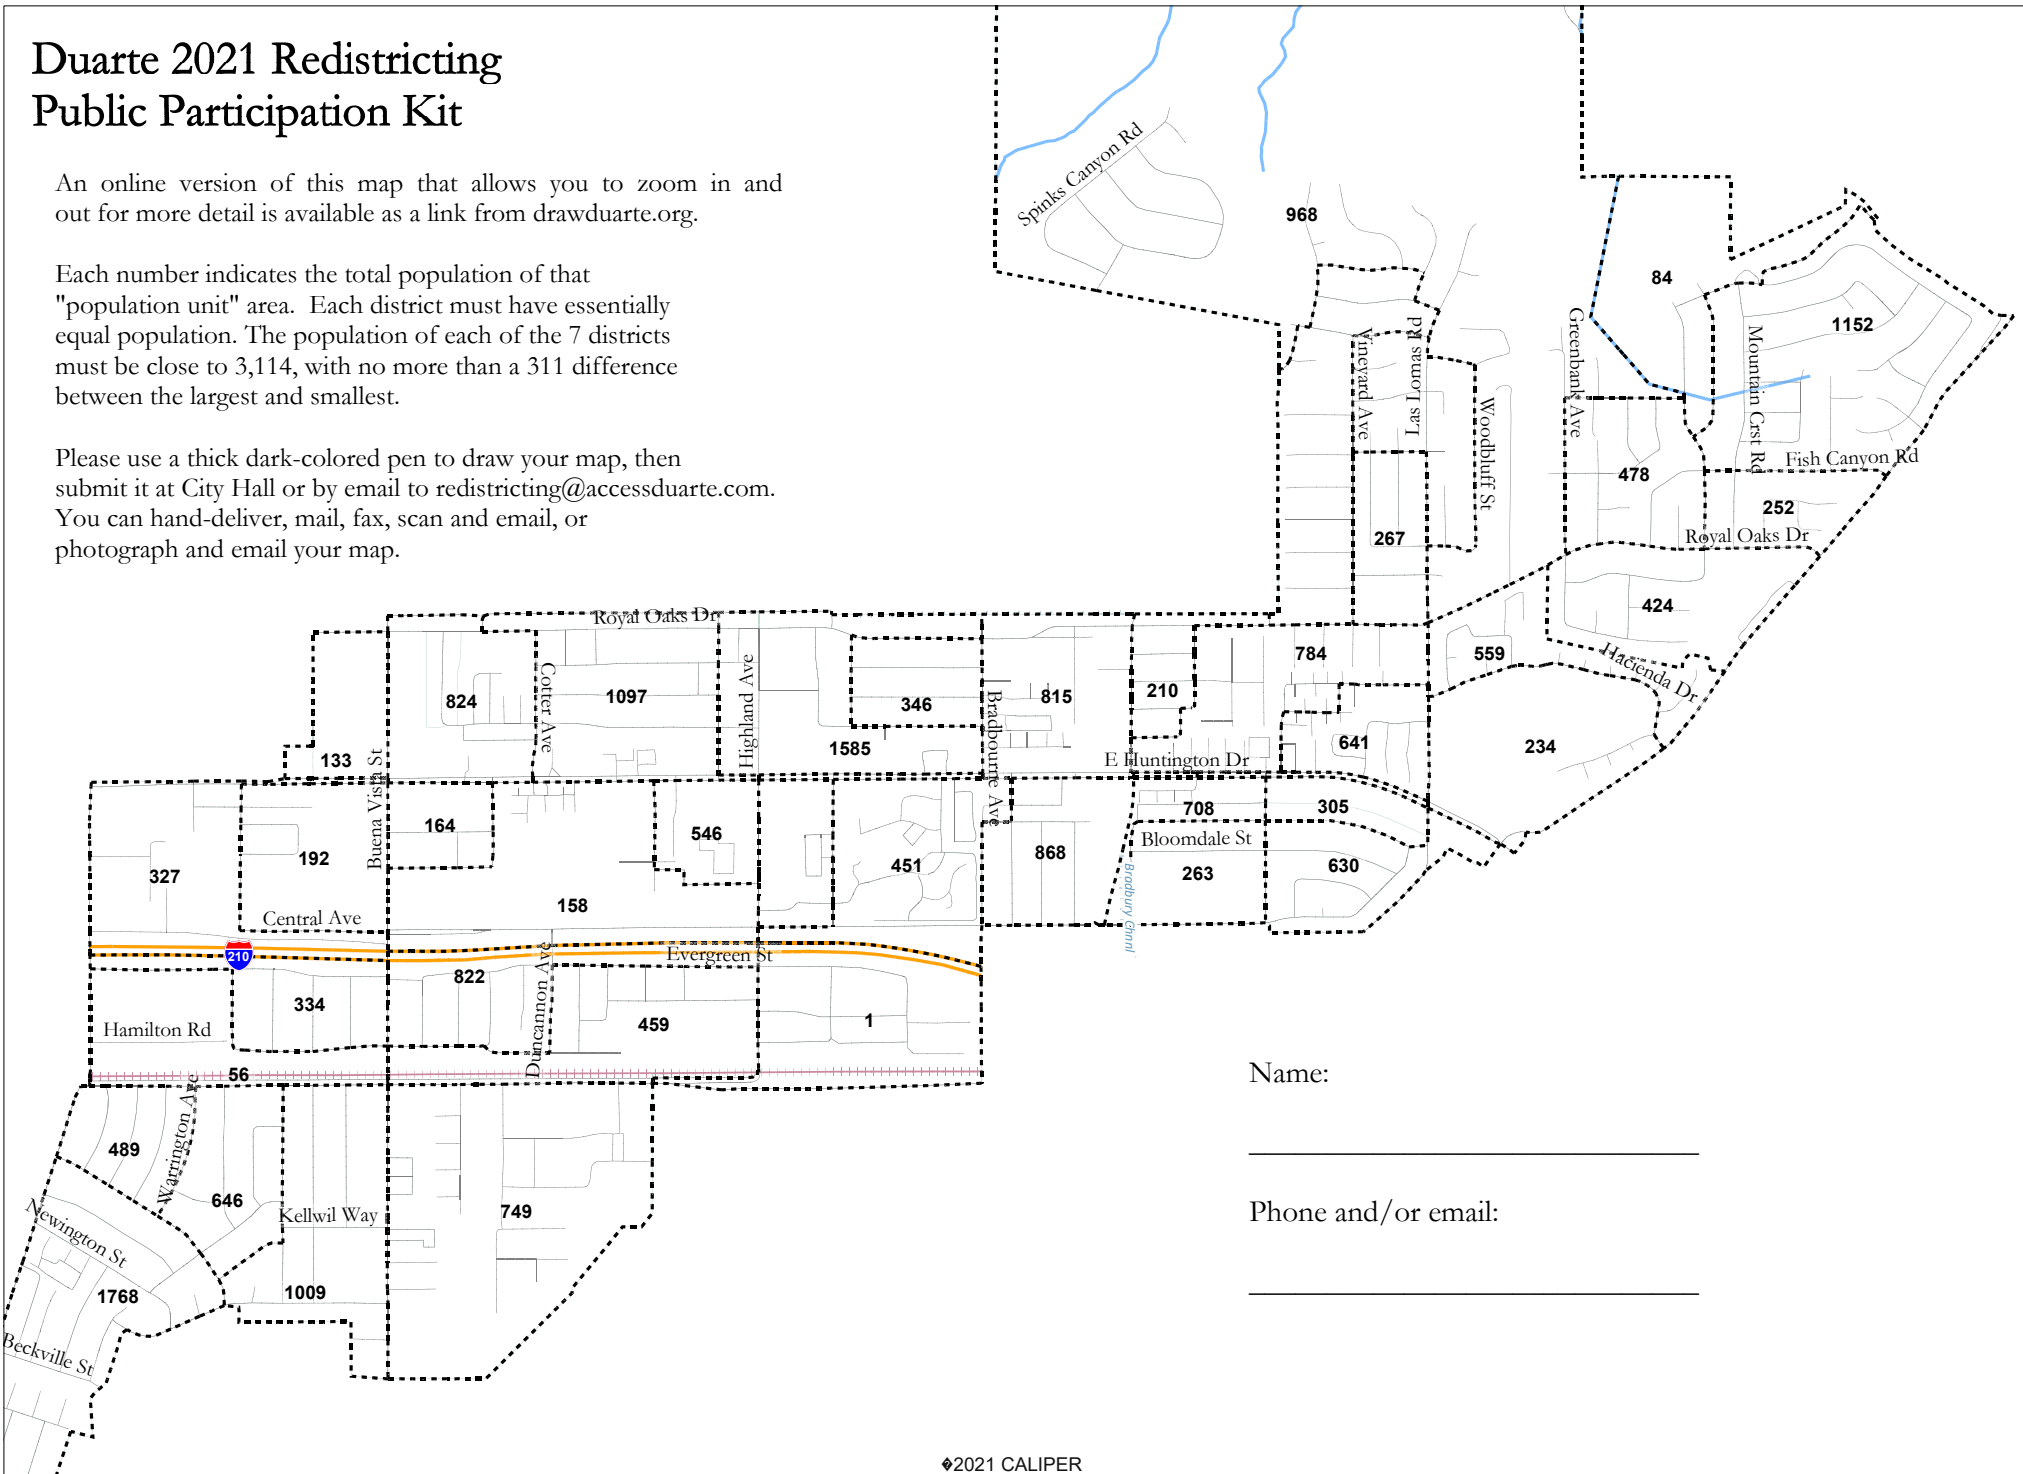

# Duarte 2021 Redistricting Public Participation Kit

An online version of this map that allows you to zoom in and out for more detail is available as a link from [drawduarte.org](http://drawduarte.org).

Each number indicates the total population of that "population unit" area. Each district must have essentially equal population. The population of each of the 7 districts must be close to 3,114, with no more than a 311 difference between the largest and smallest.

Please use a thick dark-colored pen to draw your map, then submit it at City Hall or by email to [redistricting@accessduarte.com](mailto:redistricting@accessduarte.com). You can hand-deliver, mail, fax, scan and email, or photograph and email your map.